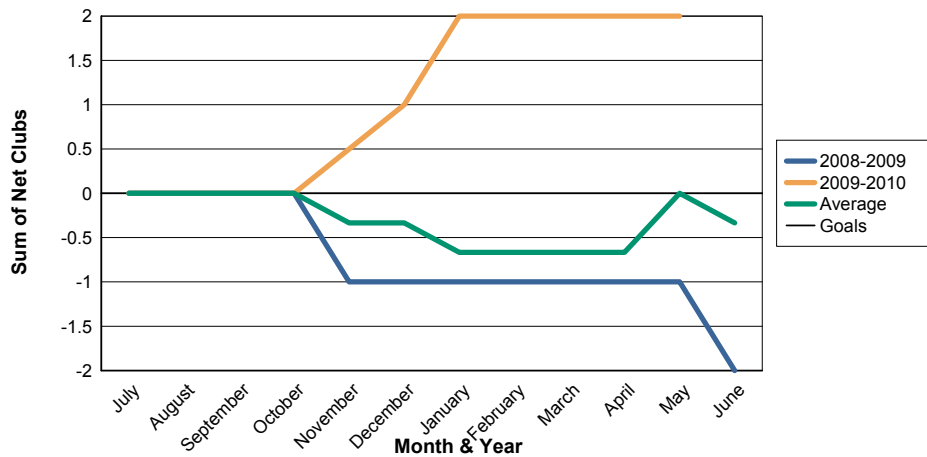

Sum of Net Clubs/ Month & Year

For District 5 SW