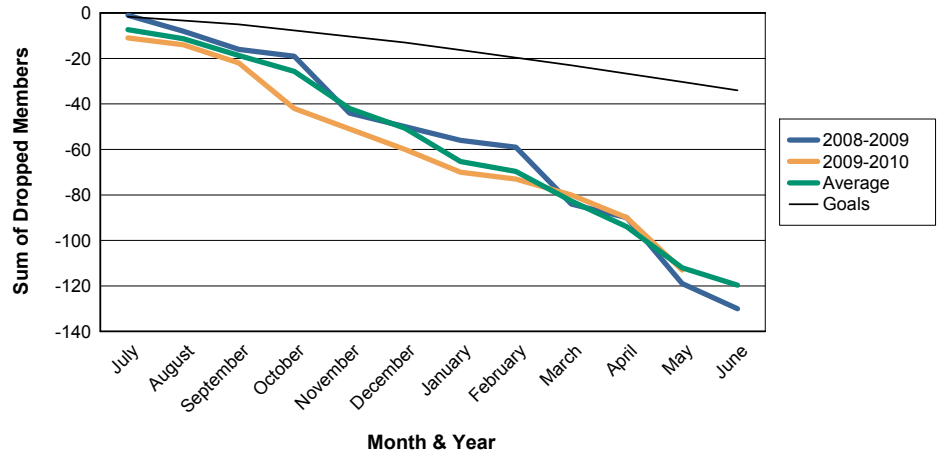

3 Year Comparisons for GMT Constitutional Area 1

By GMT District

As of May 2010

Sum of New Clubs/ Month & Year

For District 5 SW

Sum of Dropped Clubs/ Month & Year

For District 5 SW

Sum of Net Clubs/ Month & Year

For District 5 SW

Sum of Charter Members/ Month & Year

For District 5 SW

3 Year Comparisons for GMT Constitutional Area 1

By GMT District

As of May 2010

Sum of New Members/ Month & Year

For District 5 SW

Sum of Dropped Members/ Month & Year

For District 5 SW

Sum of Net Members/ Month & Year

For District 5 SW