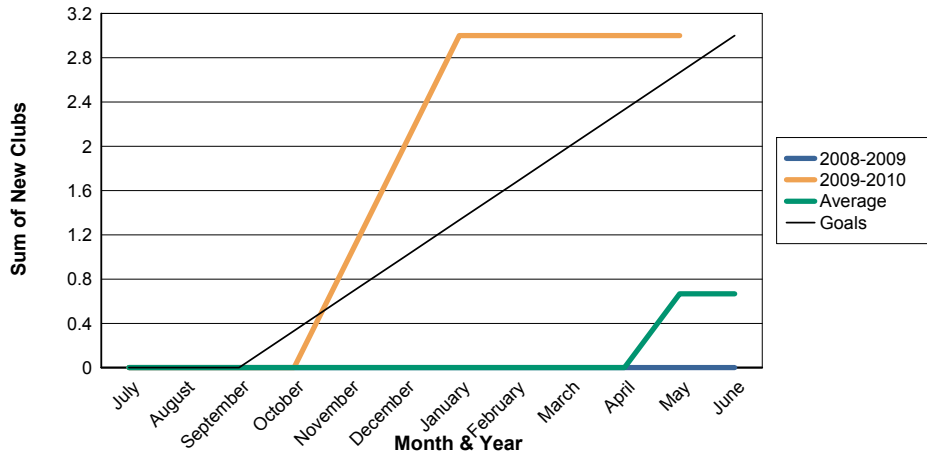

3 Year Comparisons for GMT Constitutional Area 1

By GMT District

As of May 2010

Sum of New Clubs/ Month & Year

For District 5 SW

Sum of Dropped Clubs/ Month & Year

For District 5 SW

Sum of Net Clubs/ Month & Year