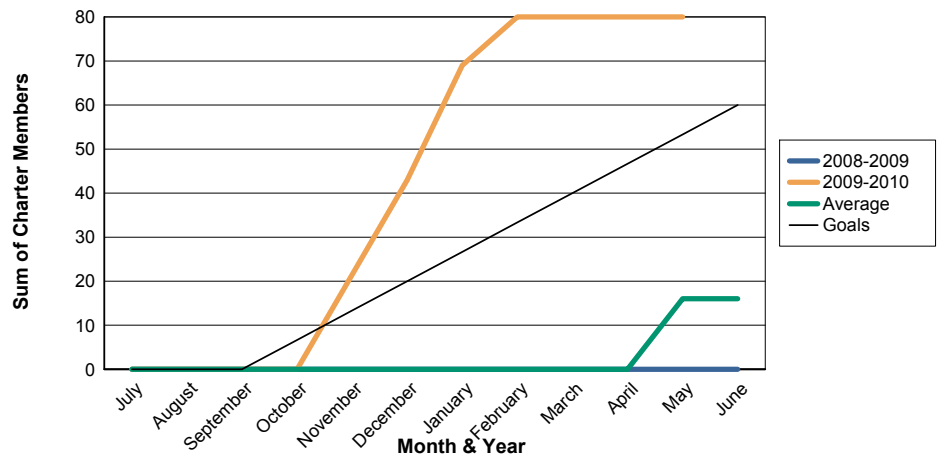

Sum of Charter Members/ Month & Year

For District 5 SW