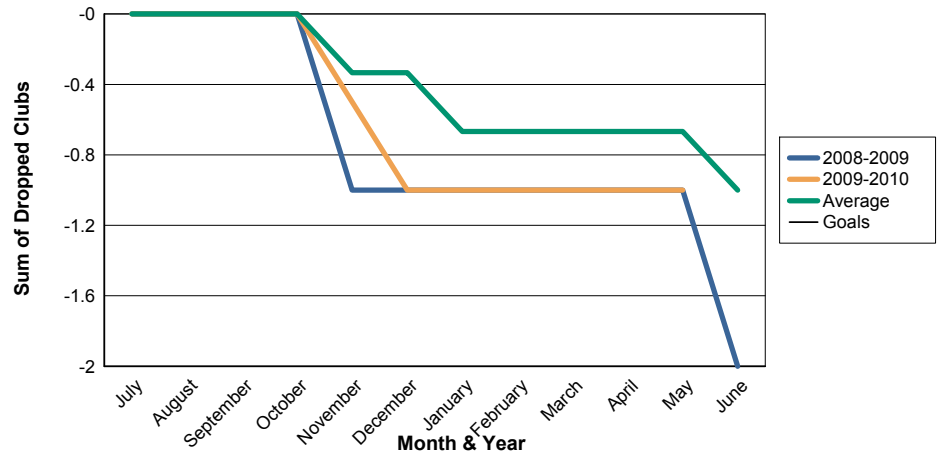

3 Year Comparisons for GMT Constitutional Area 1

By GMT District

As of May 2010

Sum of New Clubs/ Month & Year

For District 5 SW

Sum of Dropped Clubs/ Month & Year

For District 5 SW

Sum of Net Clubs/ Month & Year