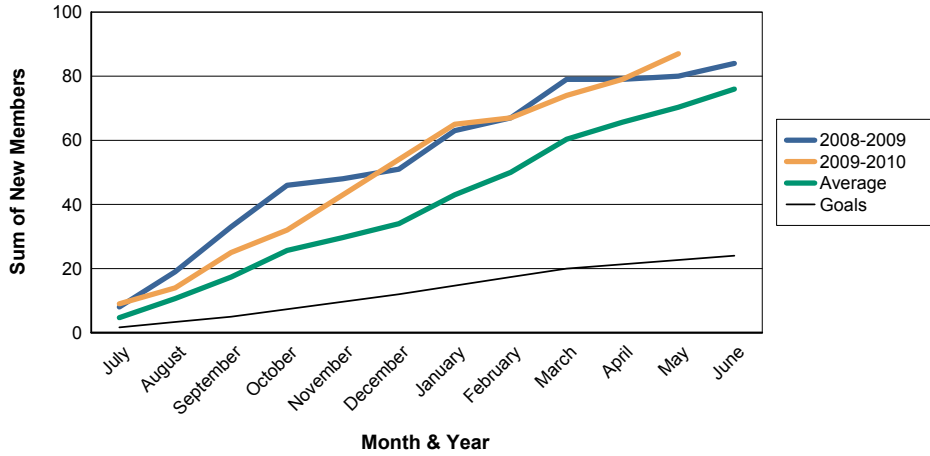

3 Year Comparisons for GMT Constitutional Area 1

By GMT District

As of May 2010

Sum of New Clubs/ Month & Year

For District 5 SW

Sum of Dropped Clubs/ Month & Year

For District 5 SW

Sum of Net Clubs/ Month & Year

For District 5 SW

Sum of Charter Members/ Month & Year

For District 5 SW

3 Year Comparisons for GMT Constitutional Area 1

By GMT District

As of May 2010

Sum of New Members/ Month & Year

For District 5 SW

Sum of Dropped Members/ Month & Year

For District 5 SW

Sum of Net Members/ Month & Year

For District 5 SW